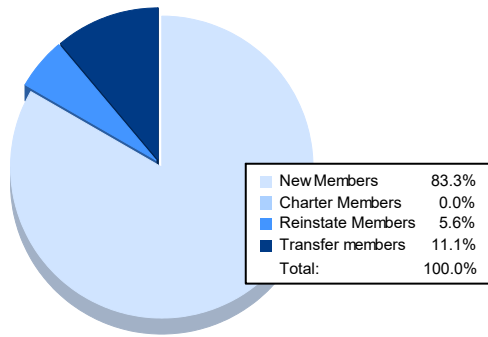

Year	New Clubs	Dropped Clubs	Gain/ Loss Clubs	New Members	Charter Members	Reinstate Members	Transfer Members	Total Member Added	Total Members Dropped	Gain/ Loss Members
2016-2017	0	0	0	59	0	1	1	61	46	15
2017-2018	0	2	-2	81	0	2	1	84	115	-31
2018-2019	0	1	-1	49	1	1	2	53	73	-20
2019-2020	0	0	0	20	1	0	13	34	77	-43
2020-2021	0	1	-1	30	0	2	4	36	52	-16
<b>Average</b>	<b>0</b>	<b>1</b>	<b>-1</b>	<b>48</b>	<b>0</b>	<b>1</b>	<b>4</b>	<b>54</b>	<b>73</b>	<b>-19</b>

### Membership Composition June 2021 Cumulative