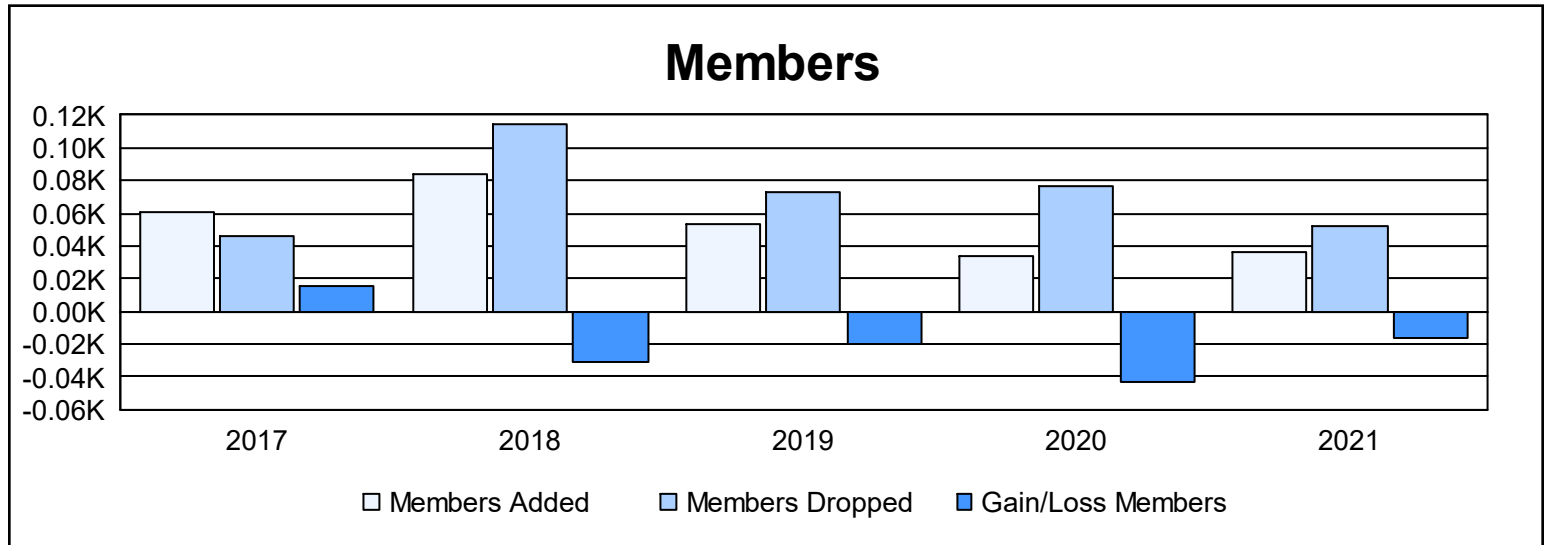

Year	New Clubs	Dropped Clubs	Gain/ Loss Clubs	New Members	Charter Members	Reinstate Members	Transfer Members	Total Member Added	Total Members Dropped	Gain/ Loss Members
2016-2017	0	0	0	59	0	1	1	61	46	15
2017-2018	0	2	-2	81	0	2	1	84	115	-31
2018-2019	0	1	-1	49	1	1	2	53	73	-20
2019-2020	0	0	0	20	1	0	13	34	77	-43
2020-2021	0	1	-1	30	0	2	4	36	52	-16
<b>Average</b>	<b>0</b>	<b>1</b>	<b>-1</b>	<b>48</b>	<b>0</b>	<b>1</b>	<b>4</b>	<b>54</b>	<b>73</b>	<b>-19</b>

### Membership Composition June 2021 Cumulative