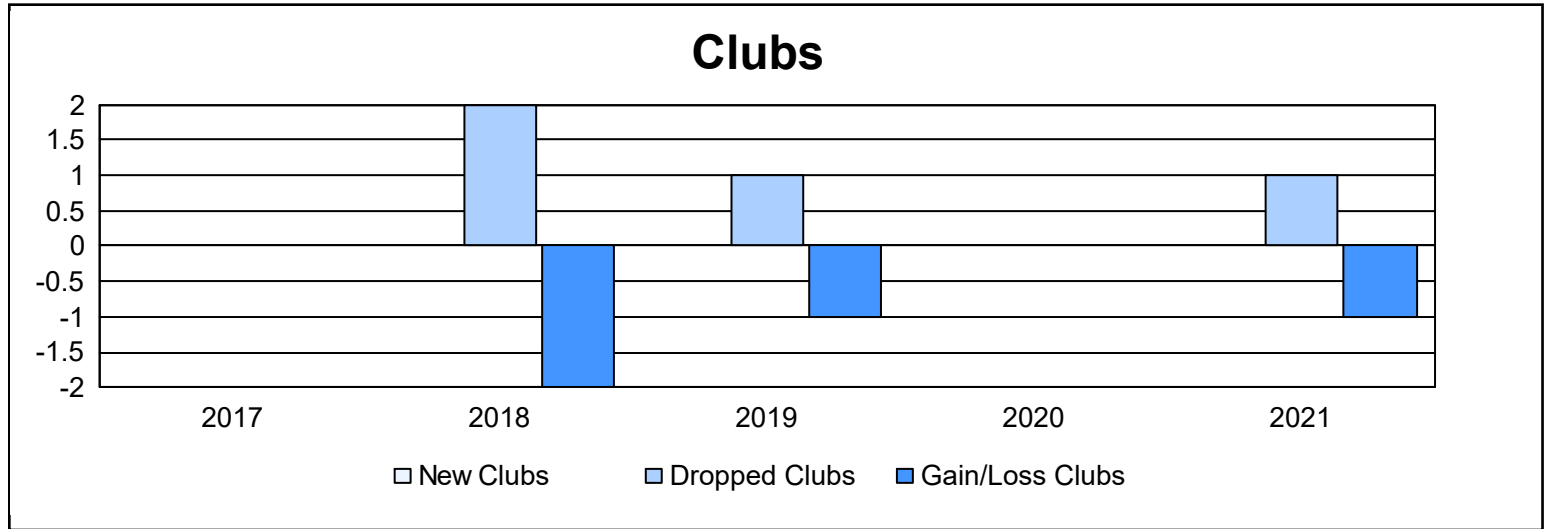

Year	New Clubs	Dropped Clubs	Gain/ Loss Clubs	New Members	Charter Members	Reinstate Members	Transfer Members	Total Member Added	Total Members Dropped	Gain/ Loss Members
2016-2017	0	0	0	59	0	1	1	61	46	15
2017-2018	0	2	-2	81	0	2	1	84	115	-31
2018-2019	0	1	-1	49	1	1	2	53	73	-20
2019-2020	0	0	0	20	1	0	13	34	77	-43
2020-2021	0	1	-1	30	0	2	4	36	52	-16
<b>Average</b>	<b>0</b>	<b>1</b>	<b>-1</b>	<b>48</b>	<b>0</b>	<b>1</b>	<b>4</b>	<b>54</b>	<b>73</b>	<b>-19</b>

### Membership Composition June 2021 Cumulative